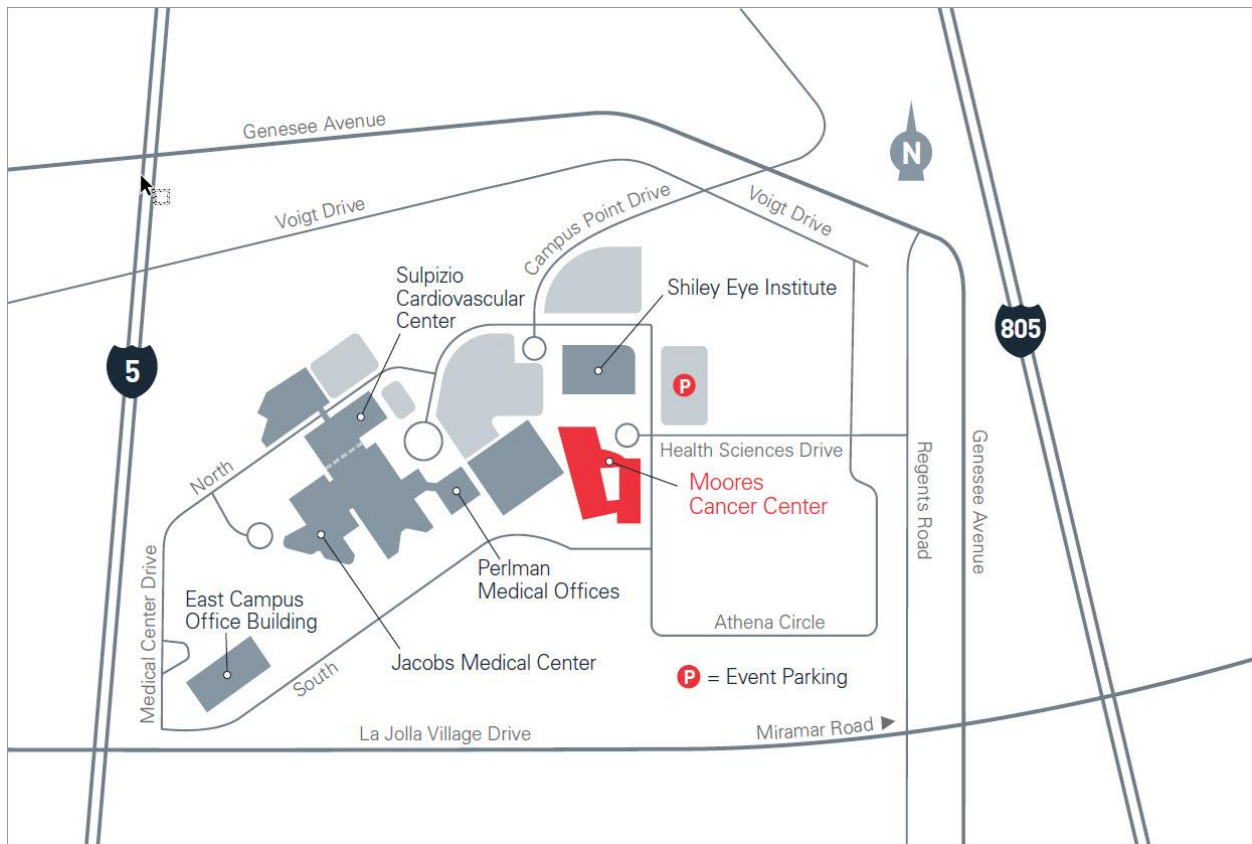

Directions to Athena Parking Structure

Parking Details:

Located on the bottom half of the map you see a red 'P' symbol, representing Athena Parking structure. The structure is located just North East of Moors Cancer Center. A parking attendant will be waiting at the entrance of the parking structure with your parking permit. Moors Cancer Center is located across the street from the structure, as can be found on the map above.

Directions to Athena Parking Structure from the 5 Freeway:

Exit Genesee Avenue and head east (away from the ocean). Continue through several traffic lights and turn right onto Campus Point Drive. Pass Voigt Drive at the traffic signal and at the stop sign turn left. Continue on a right turn and the entrance to Athena parking Structure will be on your left.

Directions to Athena Parking Structure from the 805 Freeway:

Exit at La Jolla Village Drive/Miramar Road. Turn west onto La Jolla Village Drive (towards UTC Shopping Center). Turn right onto Genesee Avenue. Continue through several lights and turn left at Campus Point Drive. Pass Voigt Drive at the traffic signal and at the stop sign turn left. Continue on a right turn and the entrance to Athena parking Structure will be on your left.