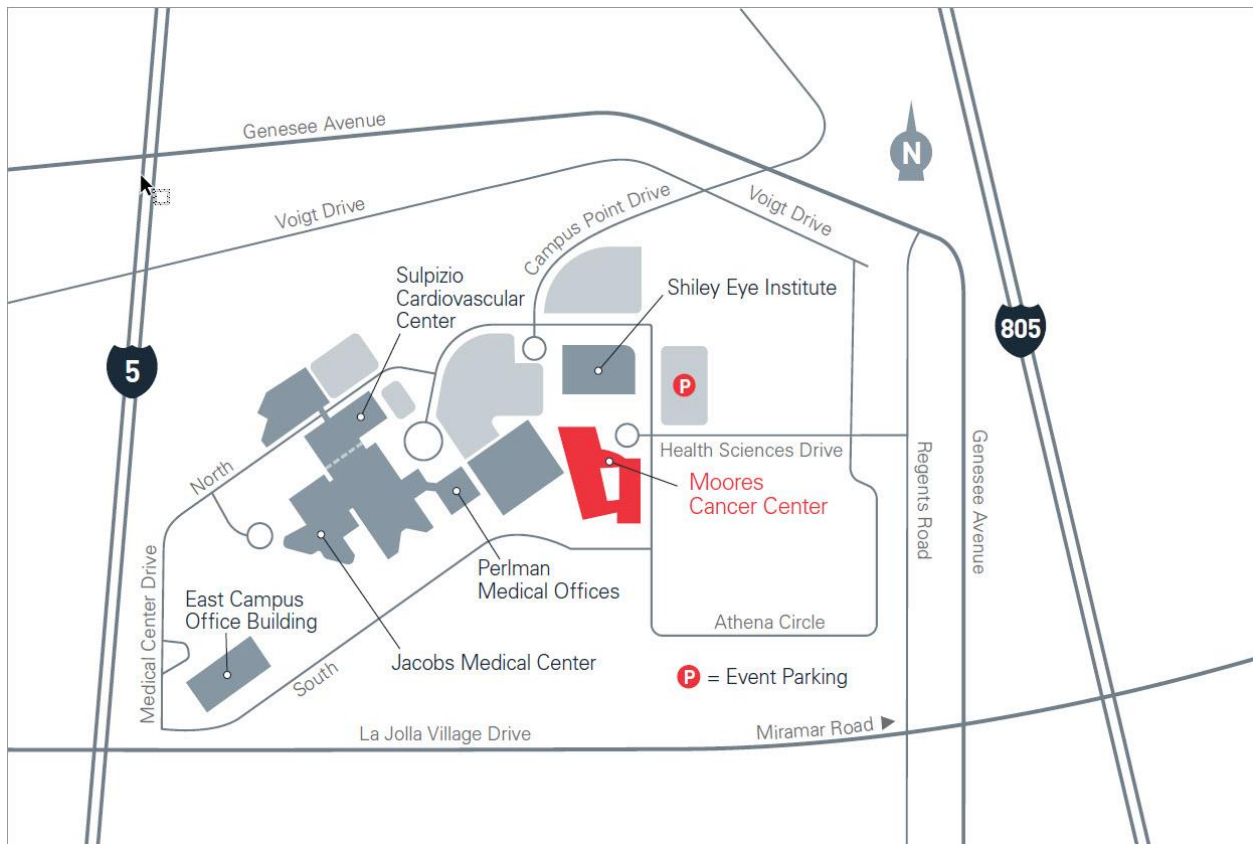

Directions to Athena Parking Structure

Parking Details:

Located on the bottom half of the map you see a red 'P' symbol, representing Athena Parking structure. The structure is located just North East of Moores Cancer Center. A parking attendant will be waiting at the entrance of the parking structure with your parking permit. Moores Cancer Center is located across the street from the structure, as can be found on the map above.

Directions to Athena Parking Structure from the 5 Freeway:

Exit Genesee Avenue and head east (away from the ocean). Continue through several traffic lights and turn right onto Campus Point Drive. Pass Voigt Drive at the traffic signal and at the stop sign turn left. Continue on a right turn and the entrance to Athena parking Structure will be on your left.

Directions to Athena Parking Structure from the 805 Freeway:

Exit at La Jolla Village Drive/Miramar Road. Turn west onto La Jolla Village Drive (towards UTC Shopping Center). Turn right onto Genesee Avenue. Continue through several lights and turn left at Campus Point Drive. Pass Voigt Drive at the traffic signal and at the stop sign turn left. Continue on a right turn and the entrance to Athena parking Structure will be on your left.